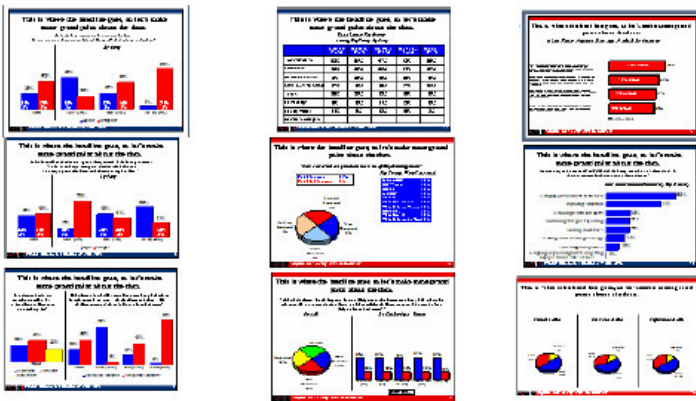

How it Works

Our smart technology creates presentation and chart libraries. Next, we use a configuration file to identify necessary item fields from the crosstabs. Once a slide has been programmed into our library, data updates are automatic. And you can reuse the charts in other presentations.

The Chart Library

Browse our catalog and select templates that best fit your needs, or send us your native PowerPoint slides for programming. We'll assemble the presentation in template form for your review. Once approved, we'll populate the data and deliver the final presentation.

Ideal for...

- **Multi-Market Studies**
  Generate presentations with market-specific data in seconds using a single template.
- **Longitudinal Studies**
  As data processing concludes for each wave, auto-update your existing PowerPoint files.
- **Tracking Studies**
  Nightly, weekly, quarterly tracking studies are our specialty! Receive updated presentation files along with final data deliverables.

- **Presentation Automation**
  Eliminate manual entry of data and text

Contact us to see a Demo!
Donni Morrey, DataWise, Inc
DonniM@datawise.org
info@datawise.org
www.datawise.org
801.858.0096